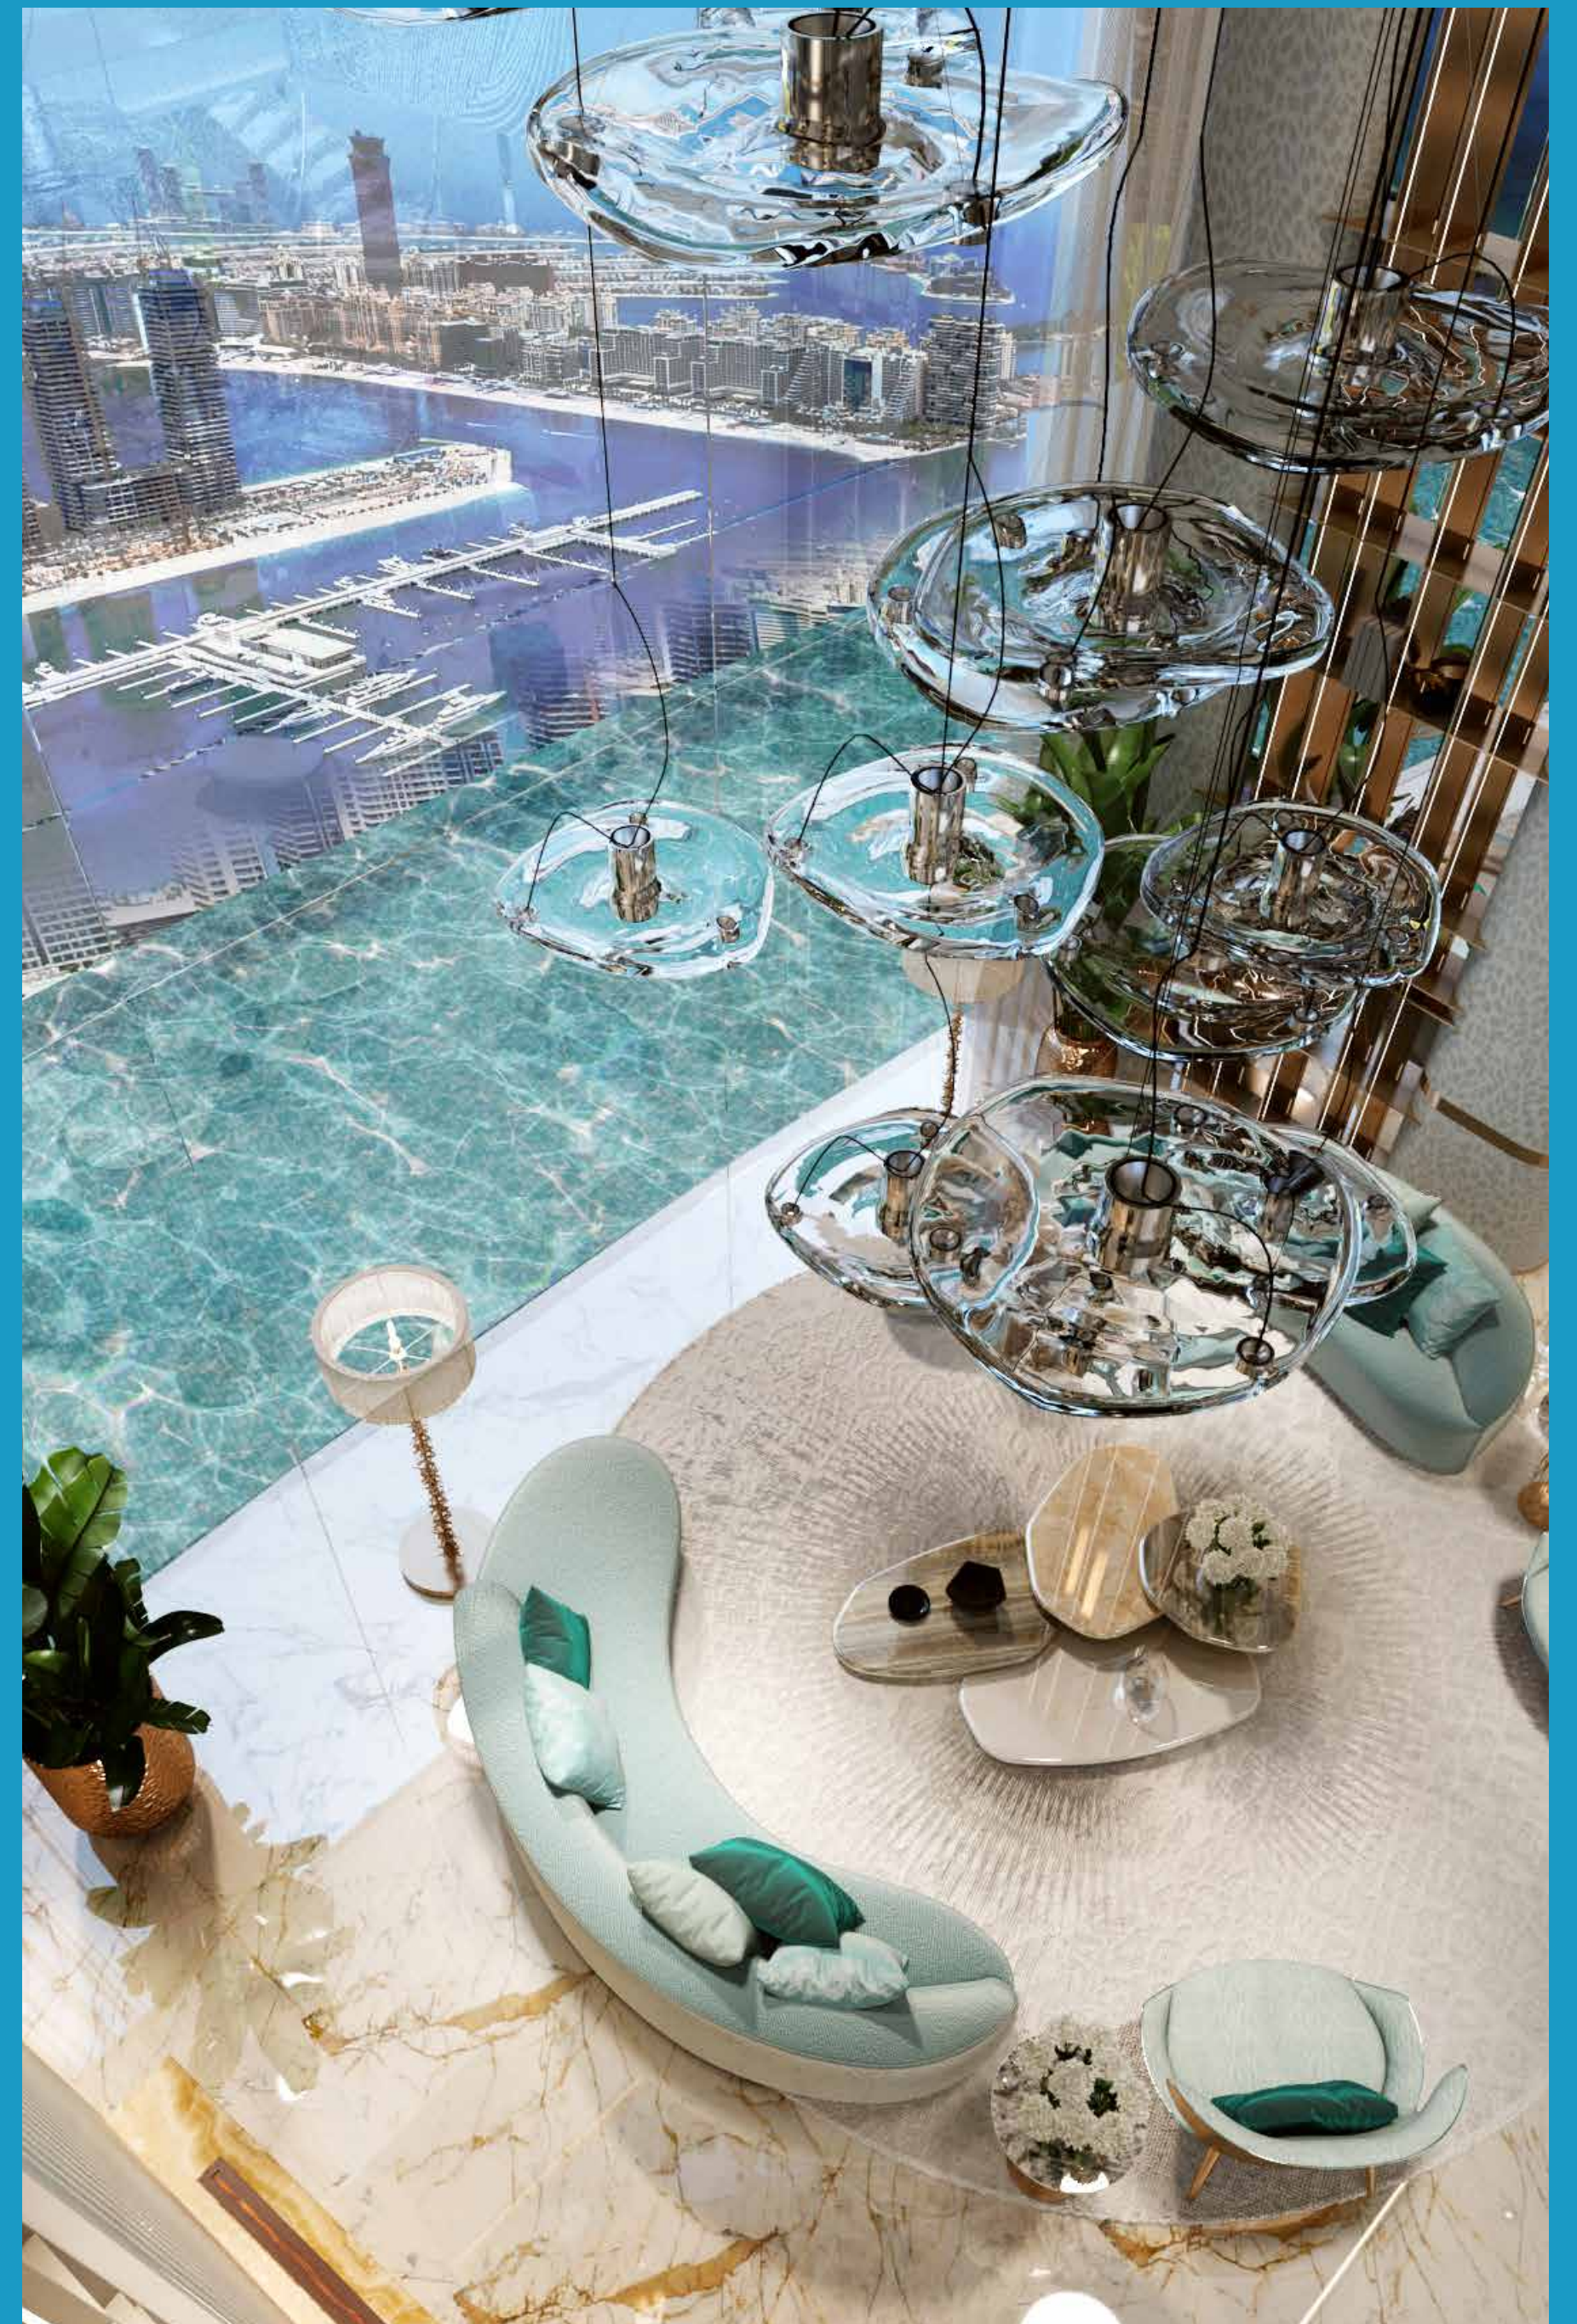

A WORLD
OF YOUR
OWN

Surround yourself with
the sky, the sun and
the sea, on an island
of happiness that
you have created
for yourself.