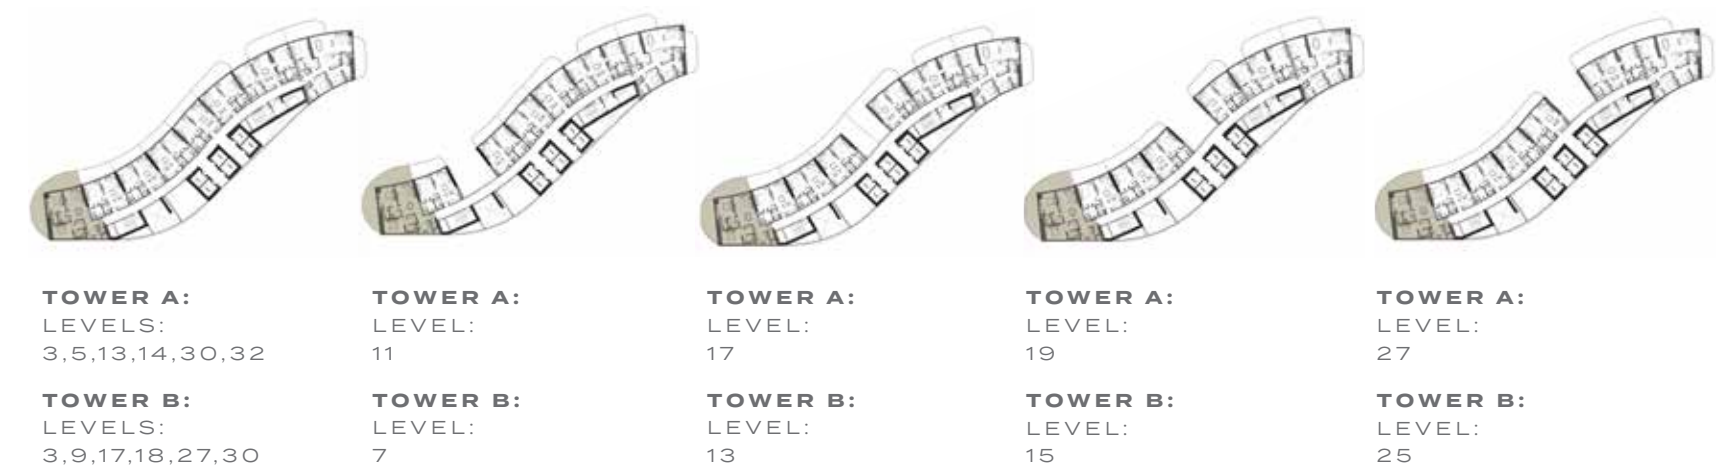

2-BEDROOM LUXURY

TYPE 02

TOWER A:
LEVELS:
3,5,13,14,30,32
TOWER B:
LEVELS:
3,9,17,18,27,30

TOWER A:
LEVEL:
11
TOWER B:
LEVEL:
7

TOWER A:
LEVEL:
17
TOWER B:
LEVEL:
13

TOWER A:
LEVEL:
19
TOWER B:
LEVEL:
15

TOWER A:
LEVEL:
27
TOWER B:
LEVEL:
25