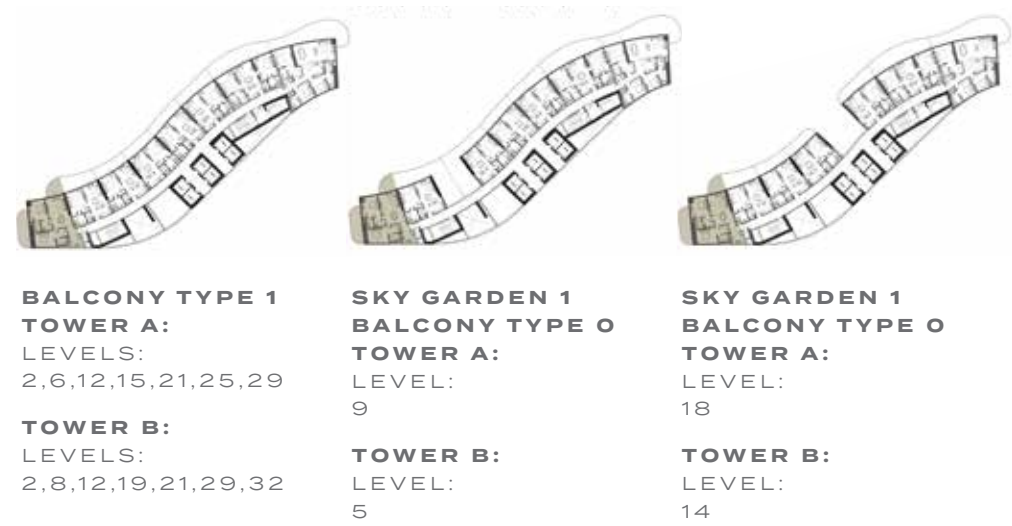

# 1-BEDROOM LUXURY

TYPE 57

**TOWER C:**  
LEVELS:  
6,27

# 2-BEDROOM LUXURY

TYPE 01

**BALCONY TYPE 1**  
TOWER A:  
LEVELS:  
2,6,12,15,21,25,29  
**TOWER B:**  
LEVELS:  
2,8,12,19,21,29,32

**SKY GARDEN 1**  
**BALCONY TYPE O**  
TOWER A:  
LEVEL:  
9  
**TOWER B:**  
LEVEL:  
5